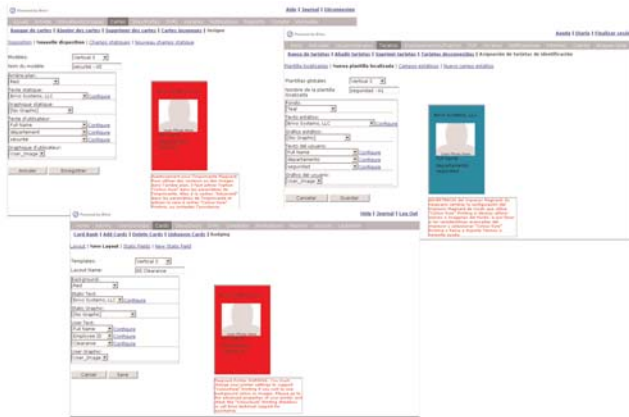

AXIS 209FD-R Network Camera ▶

Axis Communications introduced a network camera designed for use in buses and rail vehicles. The AXIS 209FD-R Network Camera is a palm-sized, rugged unit that can resist vibrations and high humidity in mass transit vehicles. The network camera provides crisp, digital video over an IP network. Measuring only 4 cm high, the AXIS 209FD-R fits in any area of a vehicle. The camera uses progressive scan technology to provide sharp images of moving objects. It delivers up to 30 frames per second in Motion JPEG or MPEG-4 video compression standards. www.axis.com